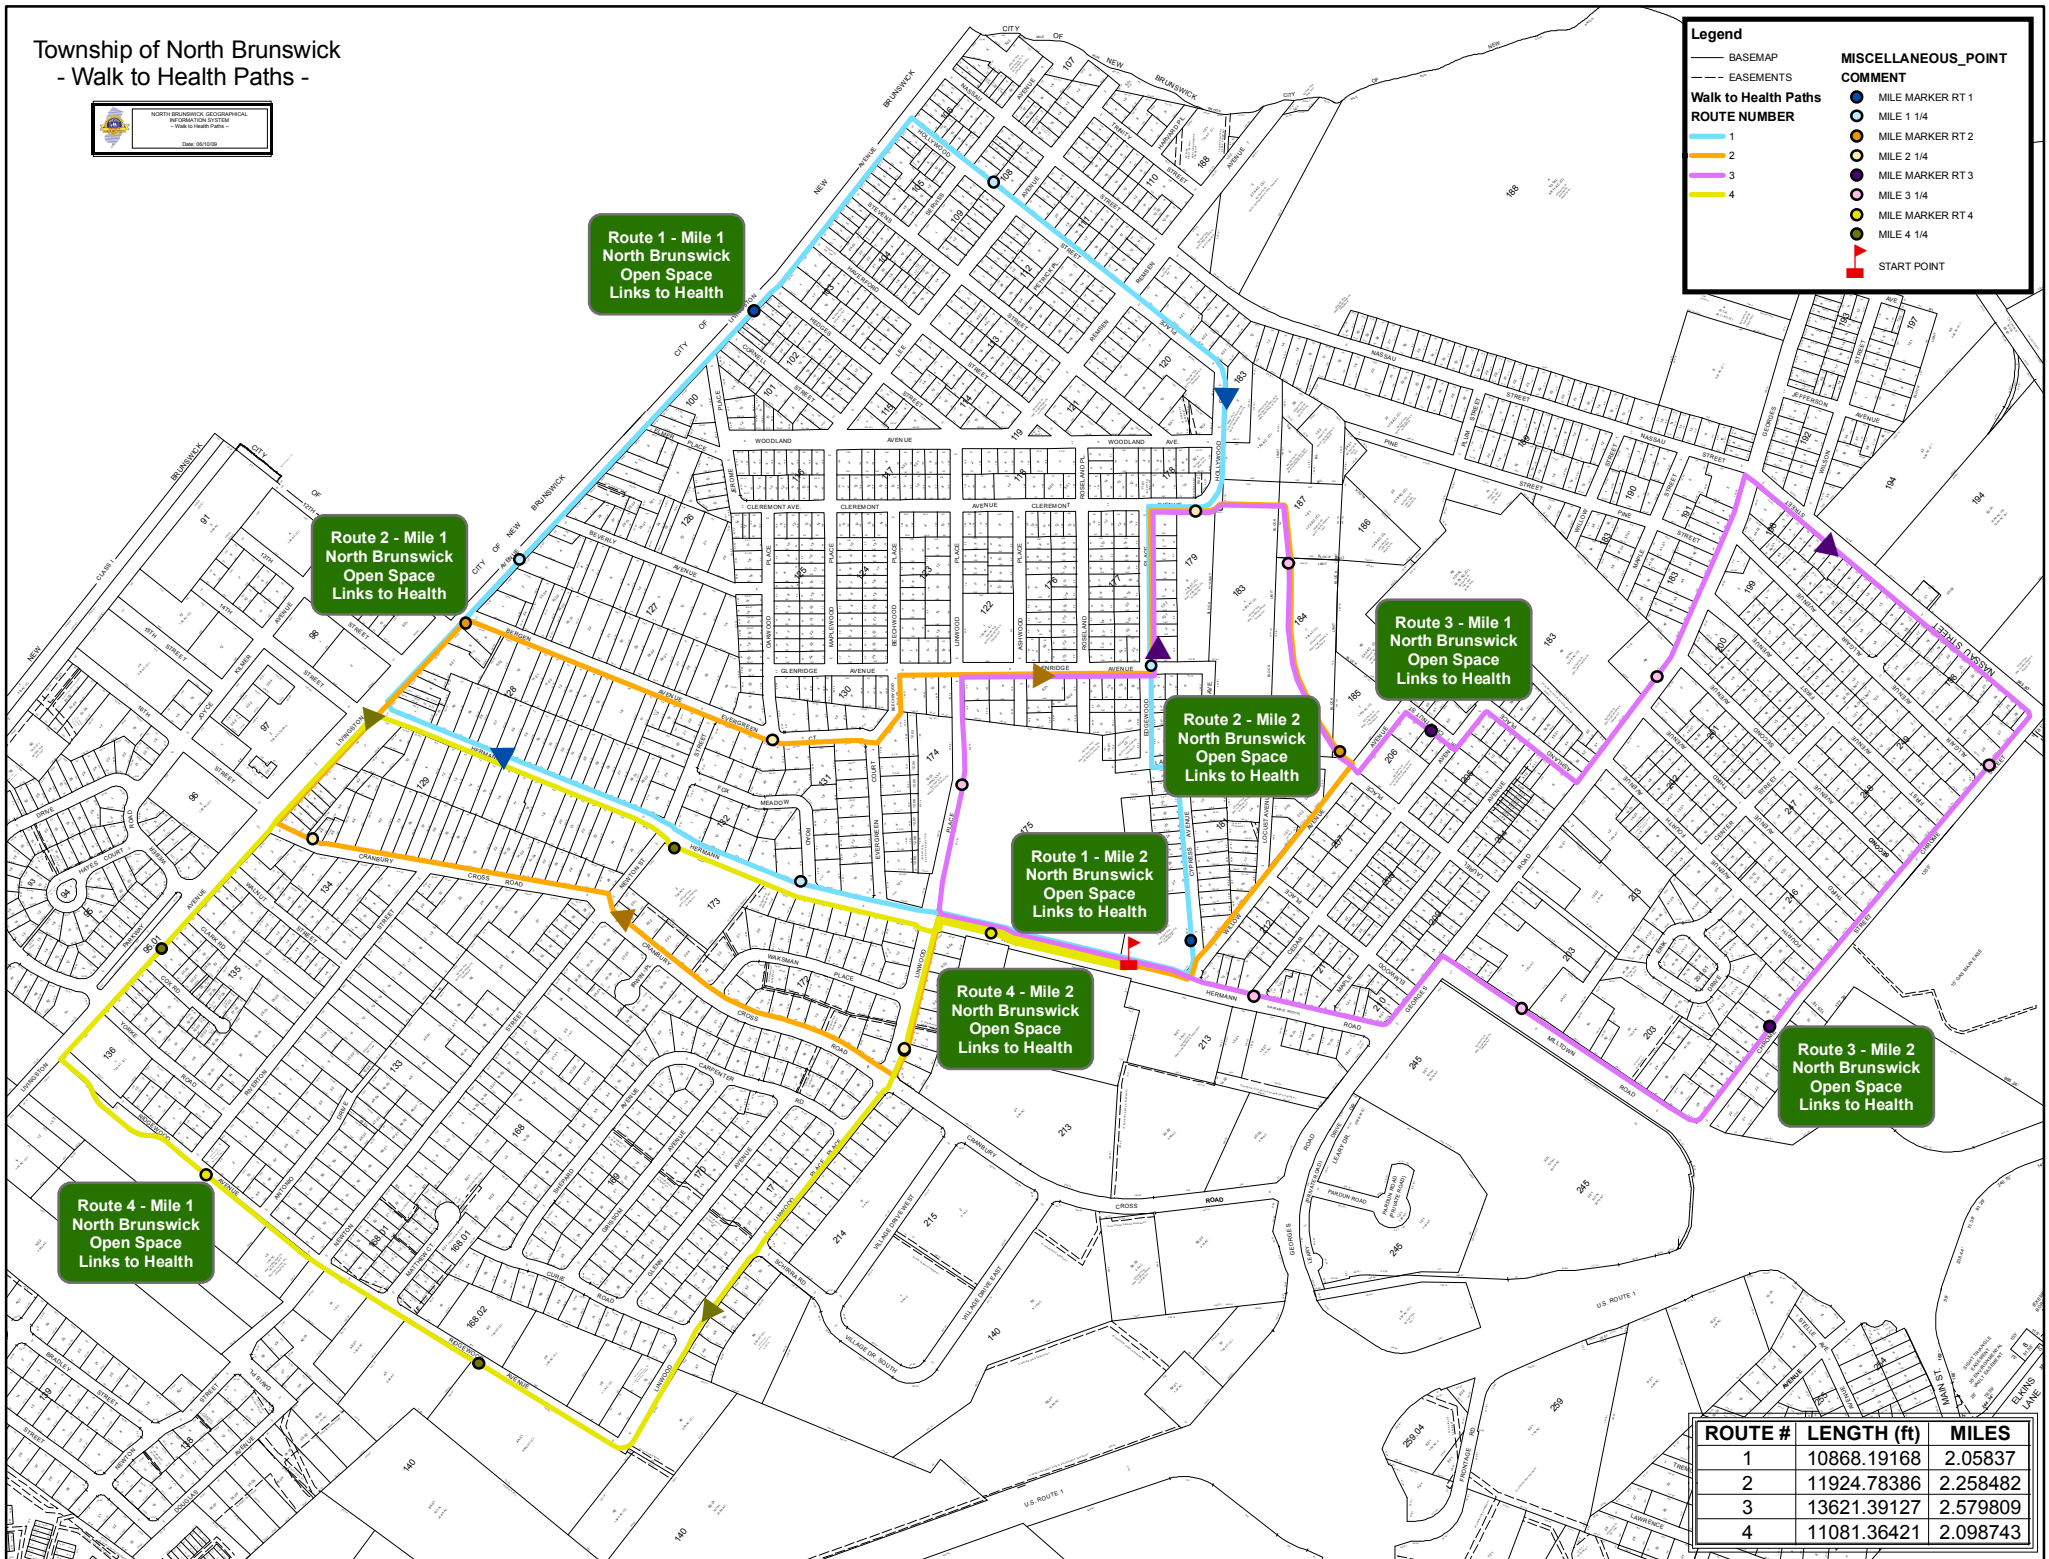

Township of North Brunswick
- Walk to Health Paths -

Legend

— BASEMAP
- - - EASEMENTS

Walk to Health Paths

ROUTE NUMBER

1
2
3
4

MISCELLANEOUS_POINT

COMMENT

● MILE MARKER RT 1
● MILE 1 1/4
● MILE MARKER RT 2
● MILE 2 1/4
● MILE MARKER RT 3
● MILE 3 1/4
● MILE MARKER RT 4
● MILE 4 1/4
▲ START POINT

Route 1 - Mile 1
North Brunswick
Open Space
Links to Health

Route 2 - Mile 1
North Brunswick
Open Space
Links to Health

Route 3 - Mile 1
North Brunswick
Open Space
Links to Health

Route 2 - Mile 2
North Brunswick
Open Space
Links to Health

Route 1 - Mile 2
North Brunswick
Open Space
Links to Health

Route 4 - Mile 2
North Brunswick
Open Space
Links to Health

Route 3 - Mile 2
North Brunswick
Open Space
Links to Health

Route 4 - Mile 1
North Brunswick
Open Space
Links to Health

ROUTE #	LENGTH (ft)	MILES
1	10868.19168	2.05837
2	11924.78386	2.258482
3	13621.39127	2.579809
4	11081.36421	2.098743