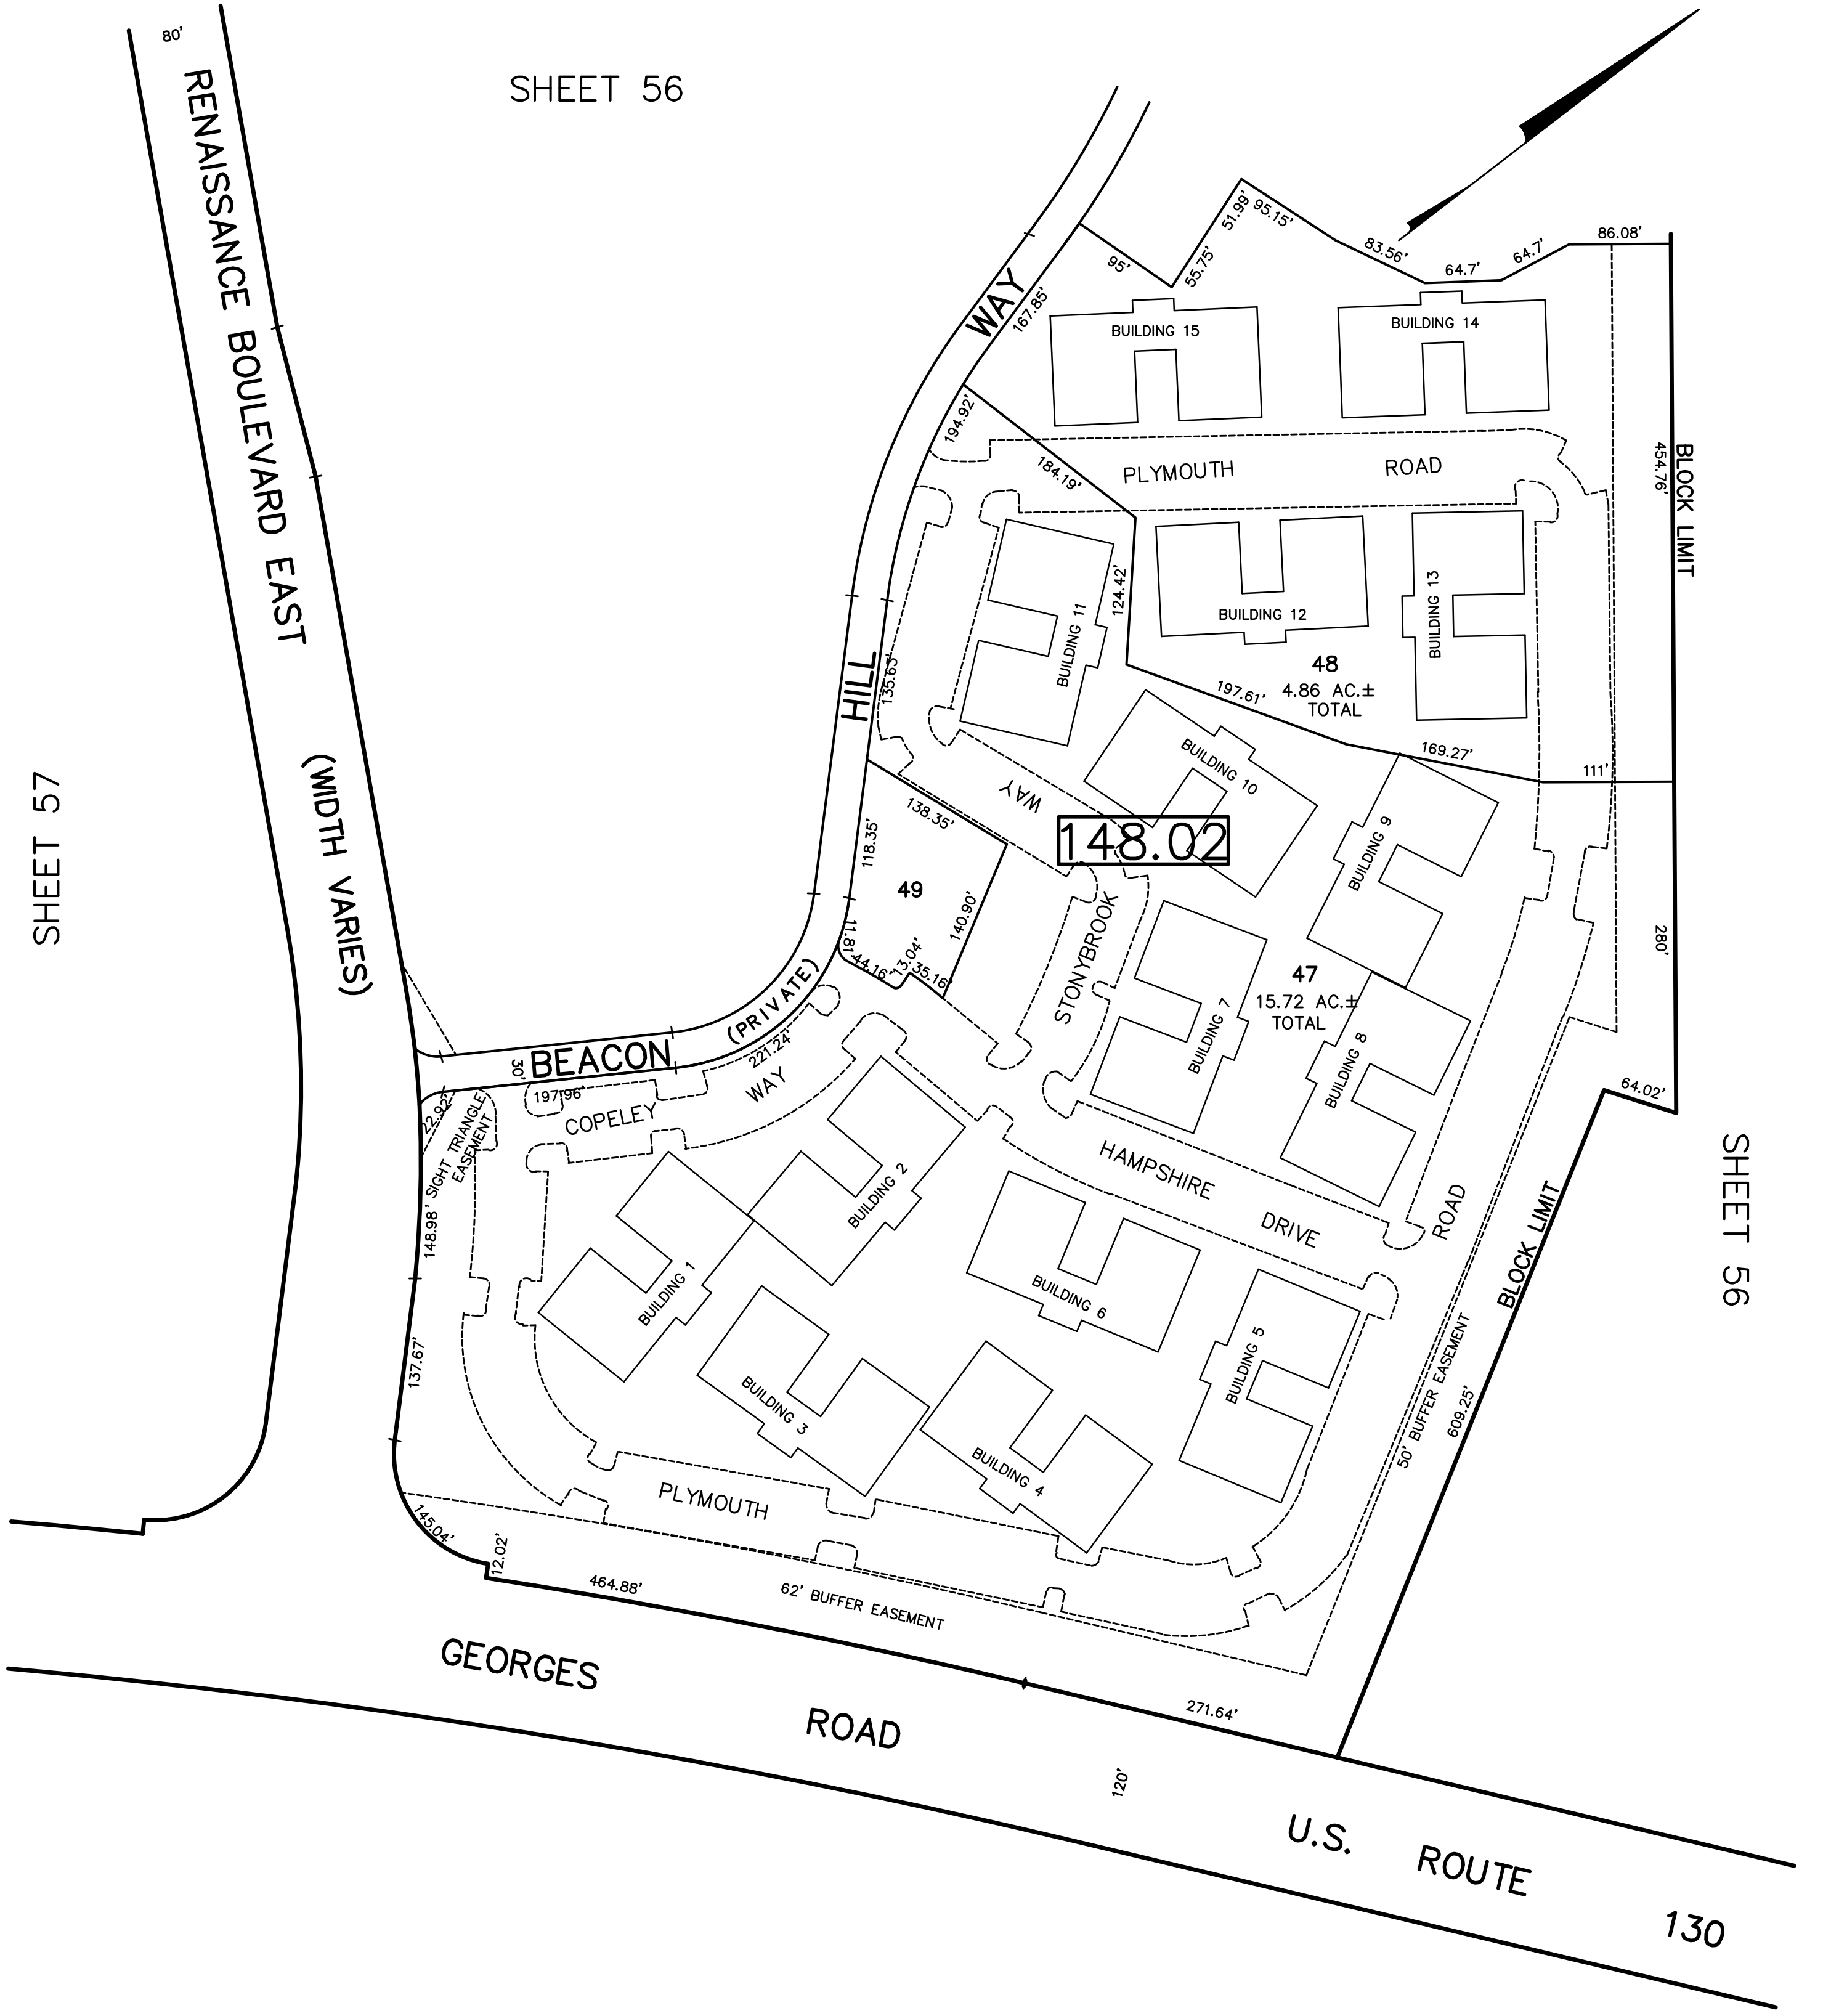

SHEET 56

SHEET 57

SHEET 63

TAX MAP
 TOWNSHIP OF NORTH BRUNSWICK
 MIDDLESEX COUNTY, NEW JERSEY
 SCALE : 1"= 100' JUNE 2004
 MICHAEL McGURL, P.L.S.
 CME ASSOCIATES
 3141 BORDENTOWN AVENUE, PARLIN
 NEW JERSEY, 08859