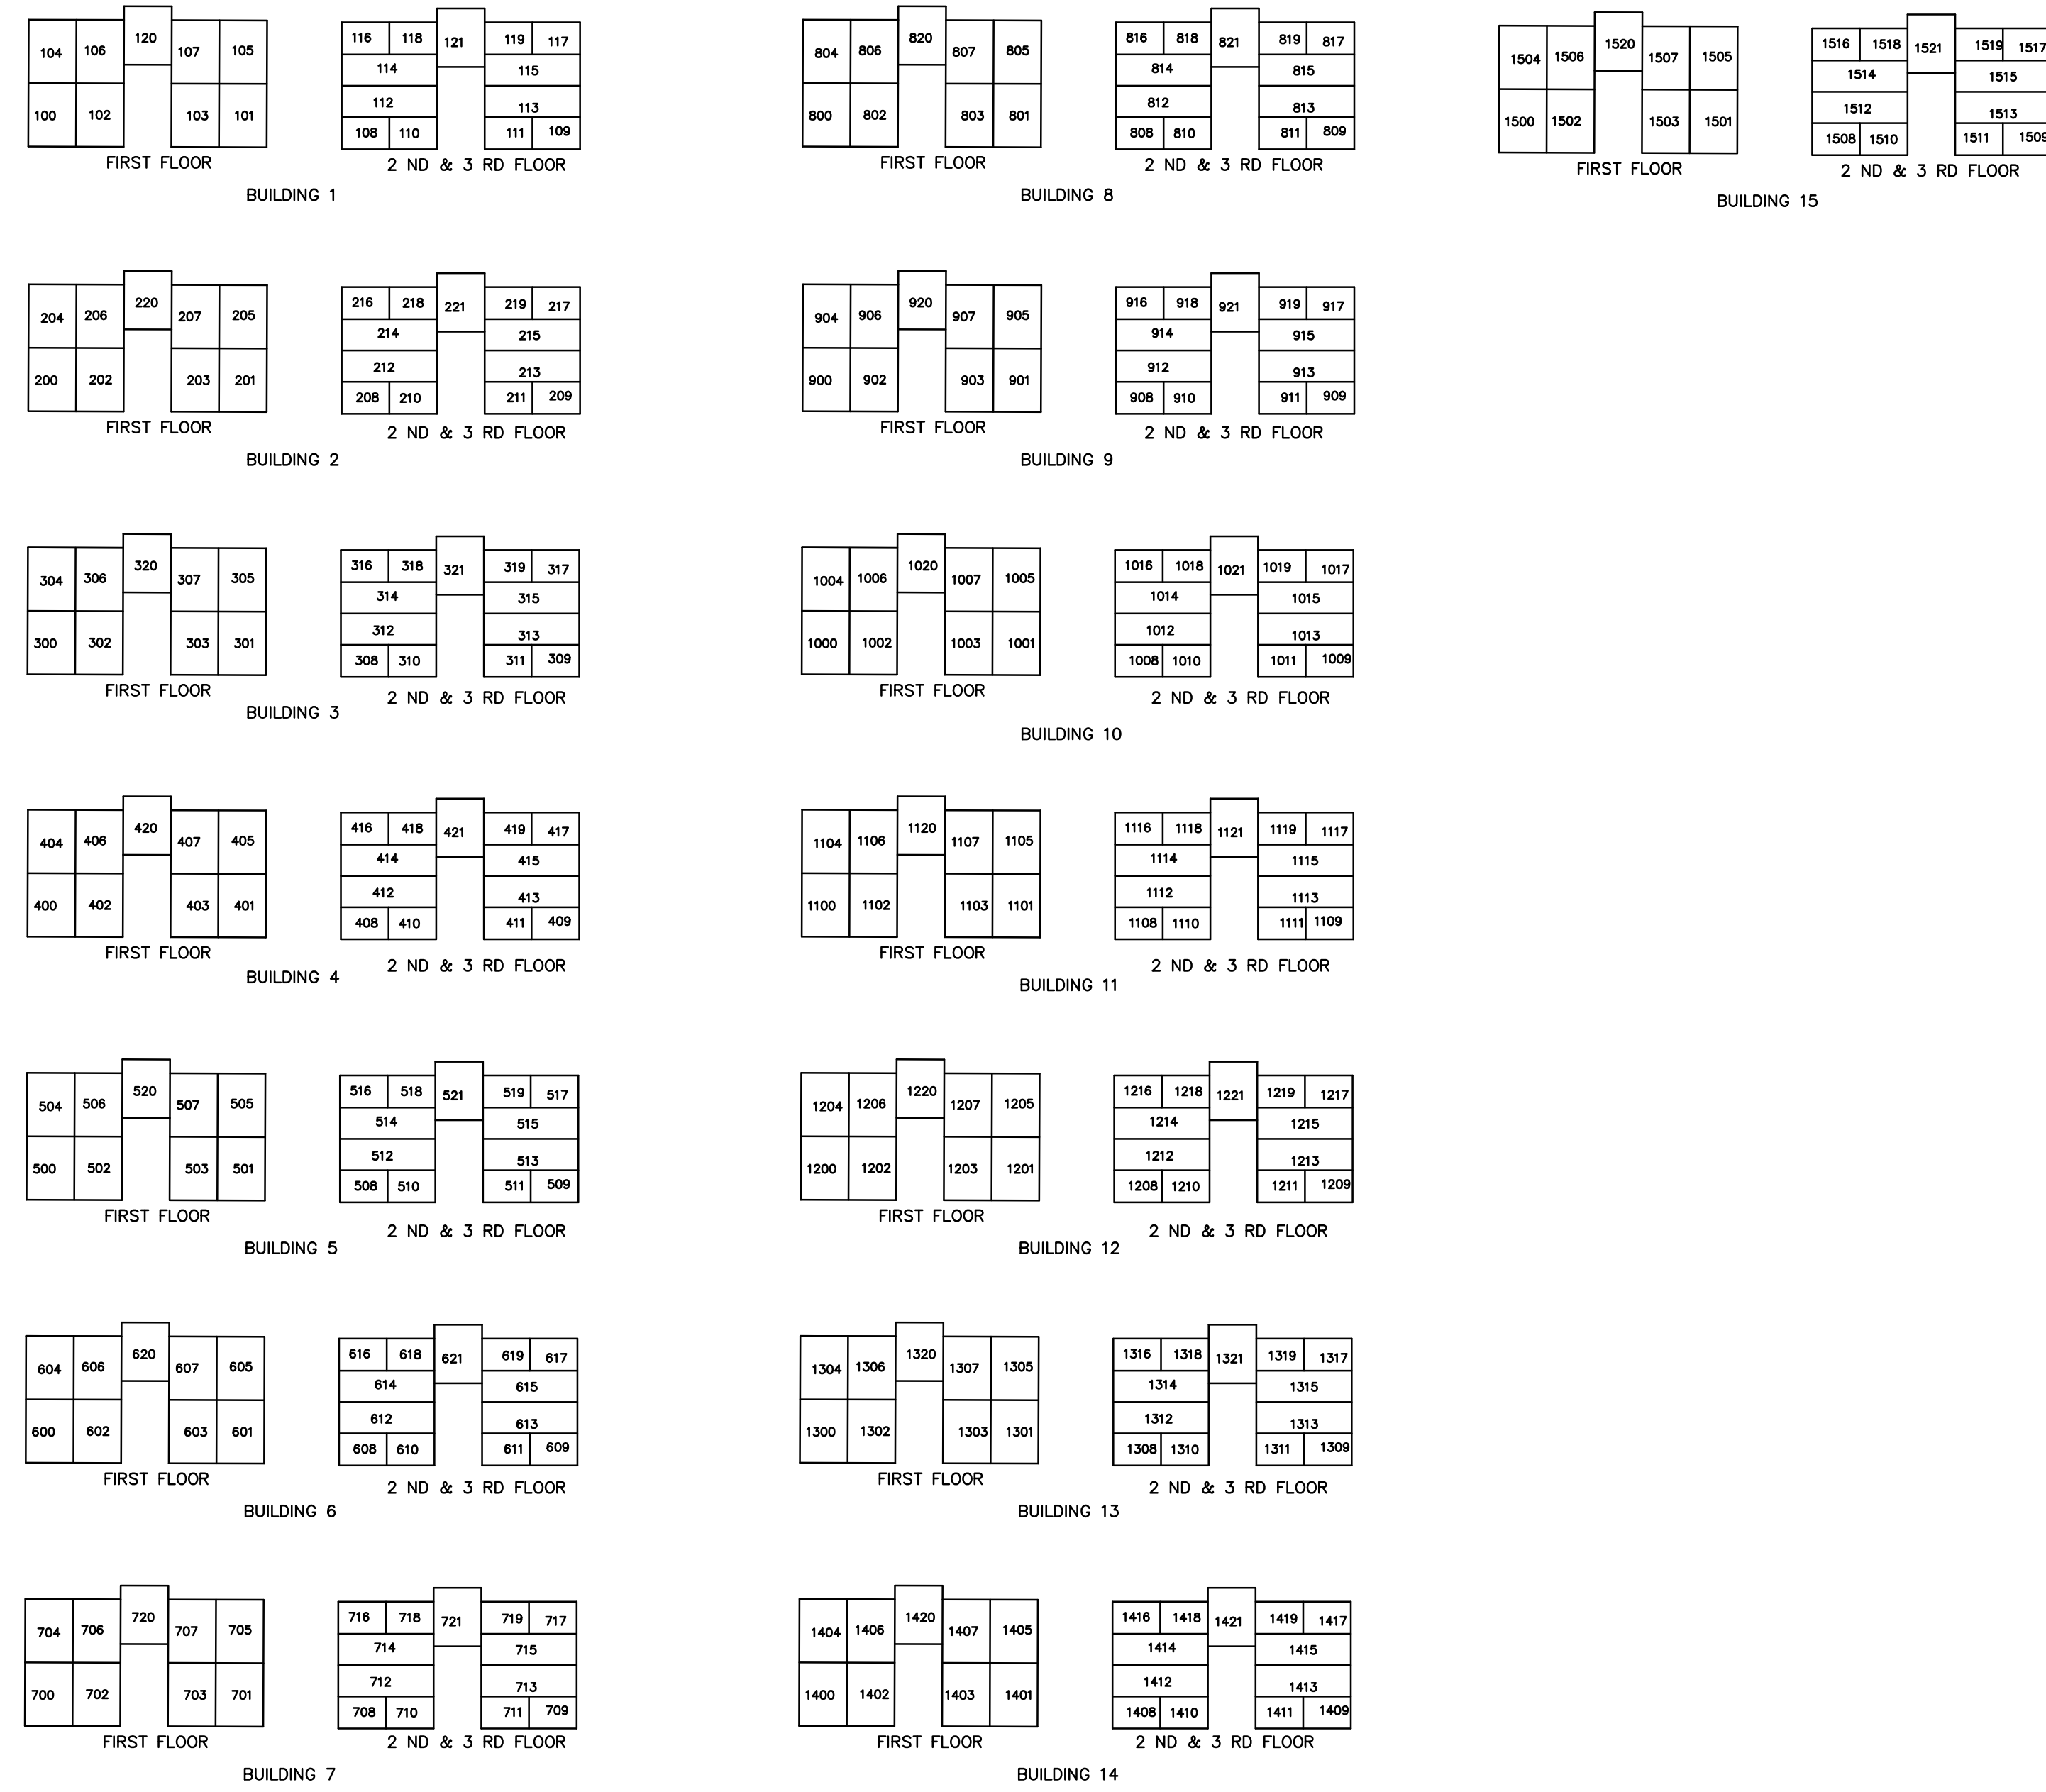

SHEET 56

SHEET 57

SHEET 63

TAX MAP
 TOWNSHIP OF NORTH BRUNSWICK
 MIDDLESEX COUNTY, NEW JERSEY
 SCALE : 1"= 100' JUNE 2004
 MICHAEL McGURL, P.L.S.
 CME ASSOCIATES
 3141 BORDENTOWN AVENUE, PARLIN
 NEW JERSEY, 08859