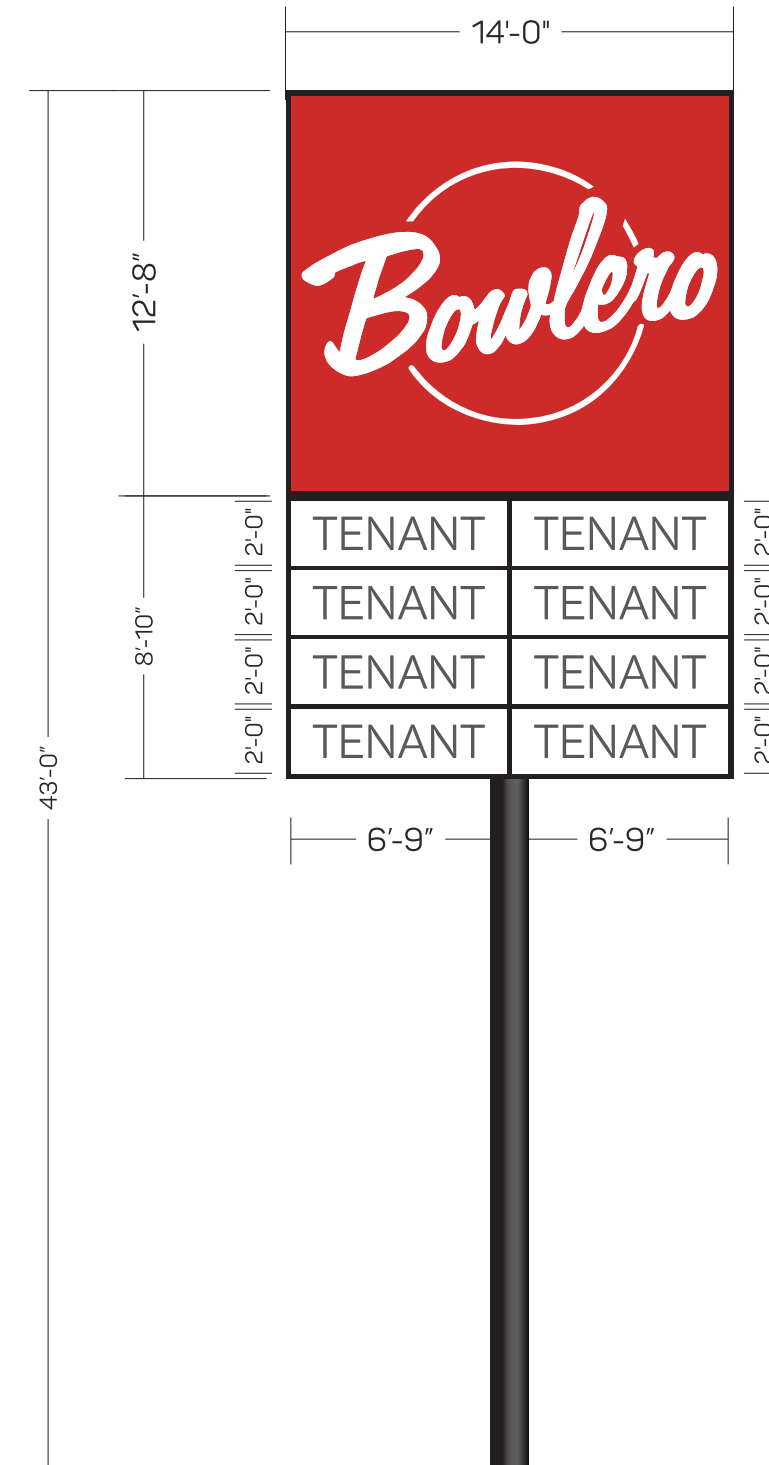

EXISTING: ESTIMATED 10' SIGN WIDTH
SURVEY REQUIRED BEFORE PRODUCTION

PROPOSED

301 SQFT
GRAPHICS DETAIL
SCALE: NTS

Customer: BOWLERO	Date: 17NOV22	Prepared By: TJ/MW	Eng: -	<small>Note: Color output may not be exact when viewing or printing this drawing. All colors used are PMS or the closest CMYK equivalent. If these colors are incorrect, please provide the correct PMS match and a revision to this drawing will be made.</small>
Location: NORTH BRUNSWICK, NJ	File Name: 314751 - R4 - NORTH BRUNSWICK, NJ 11X17			