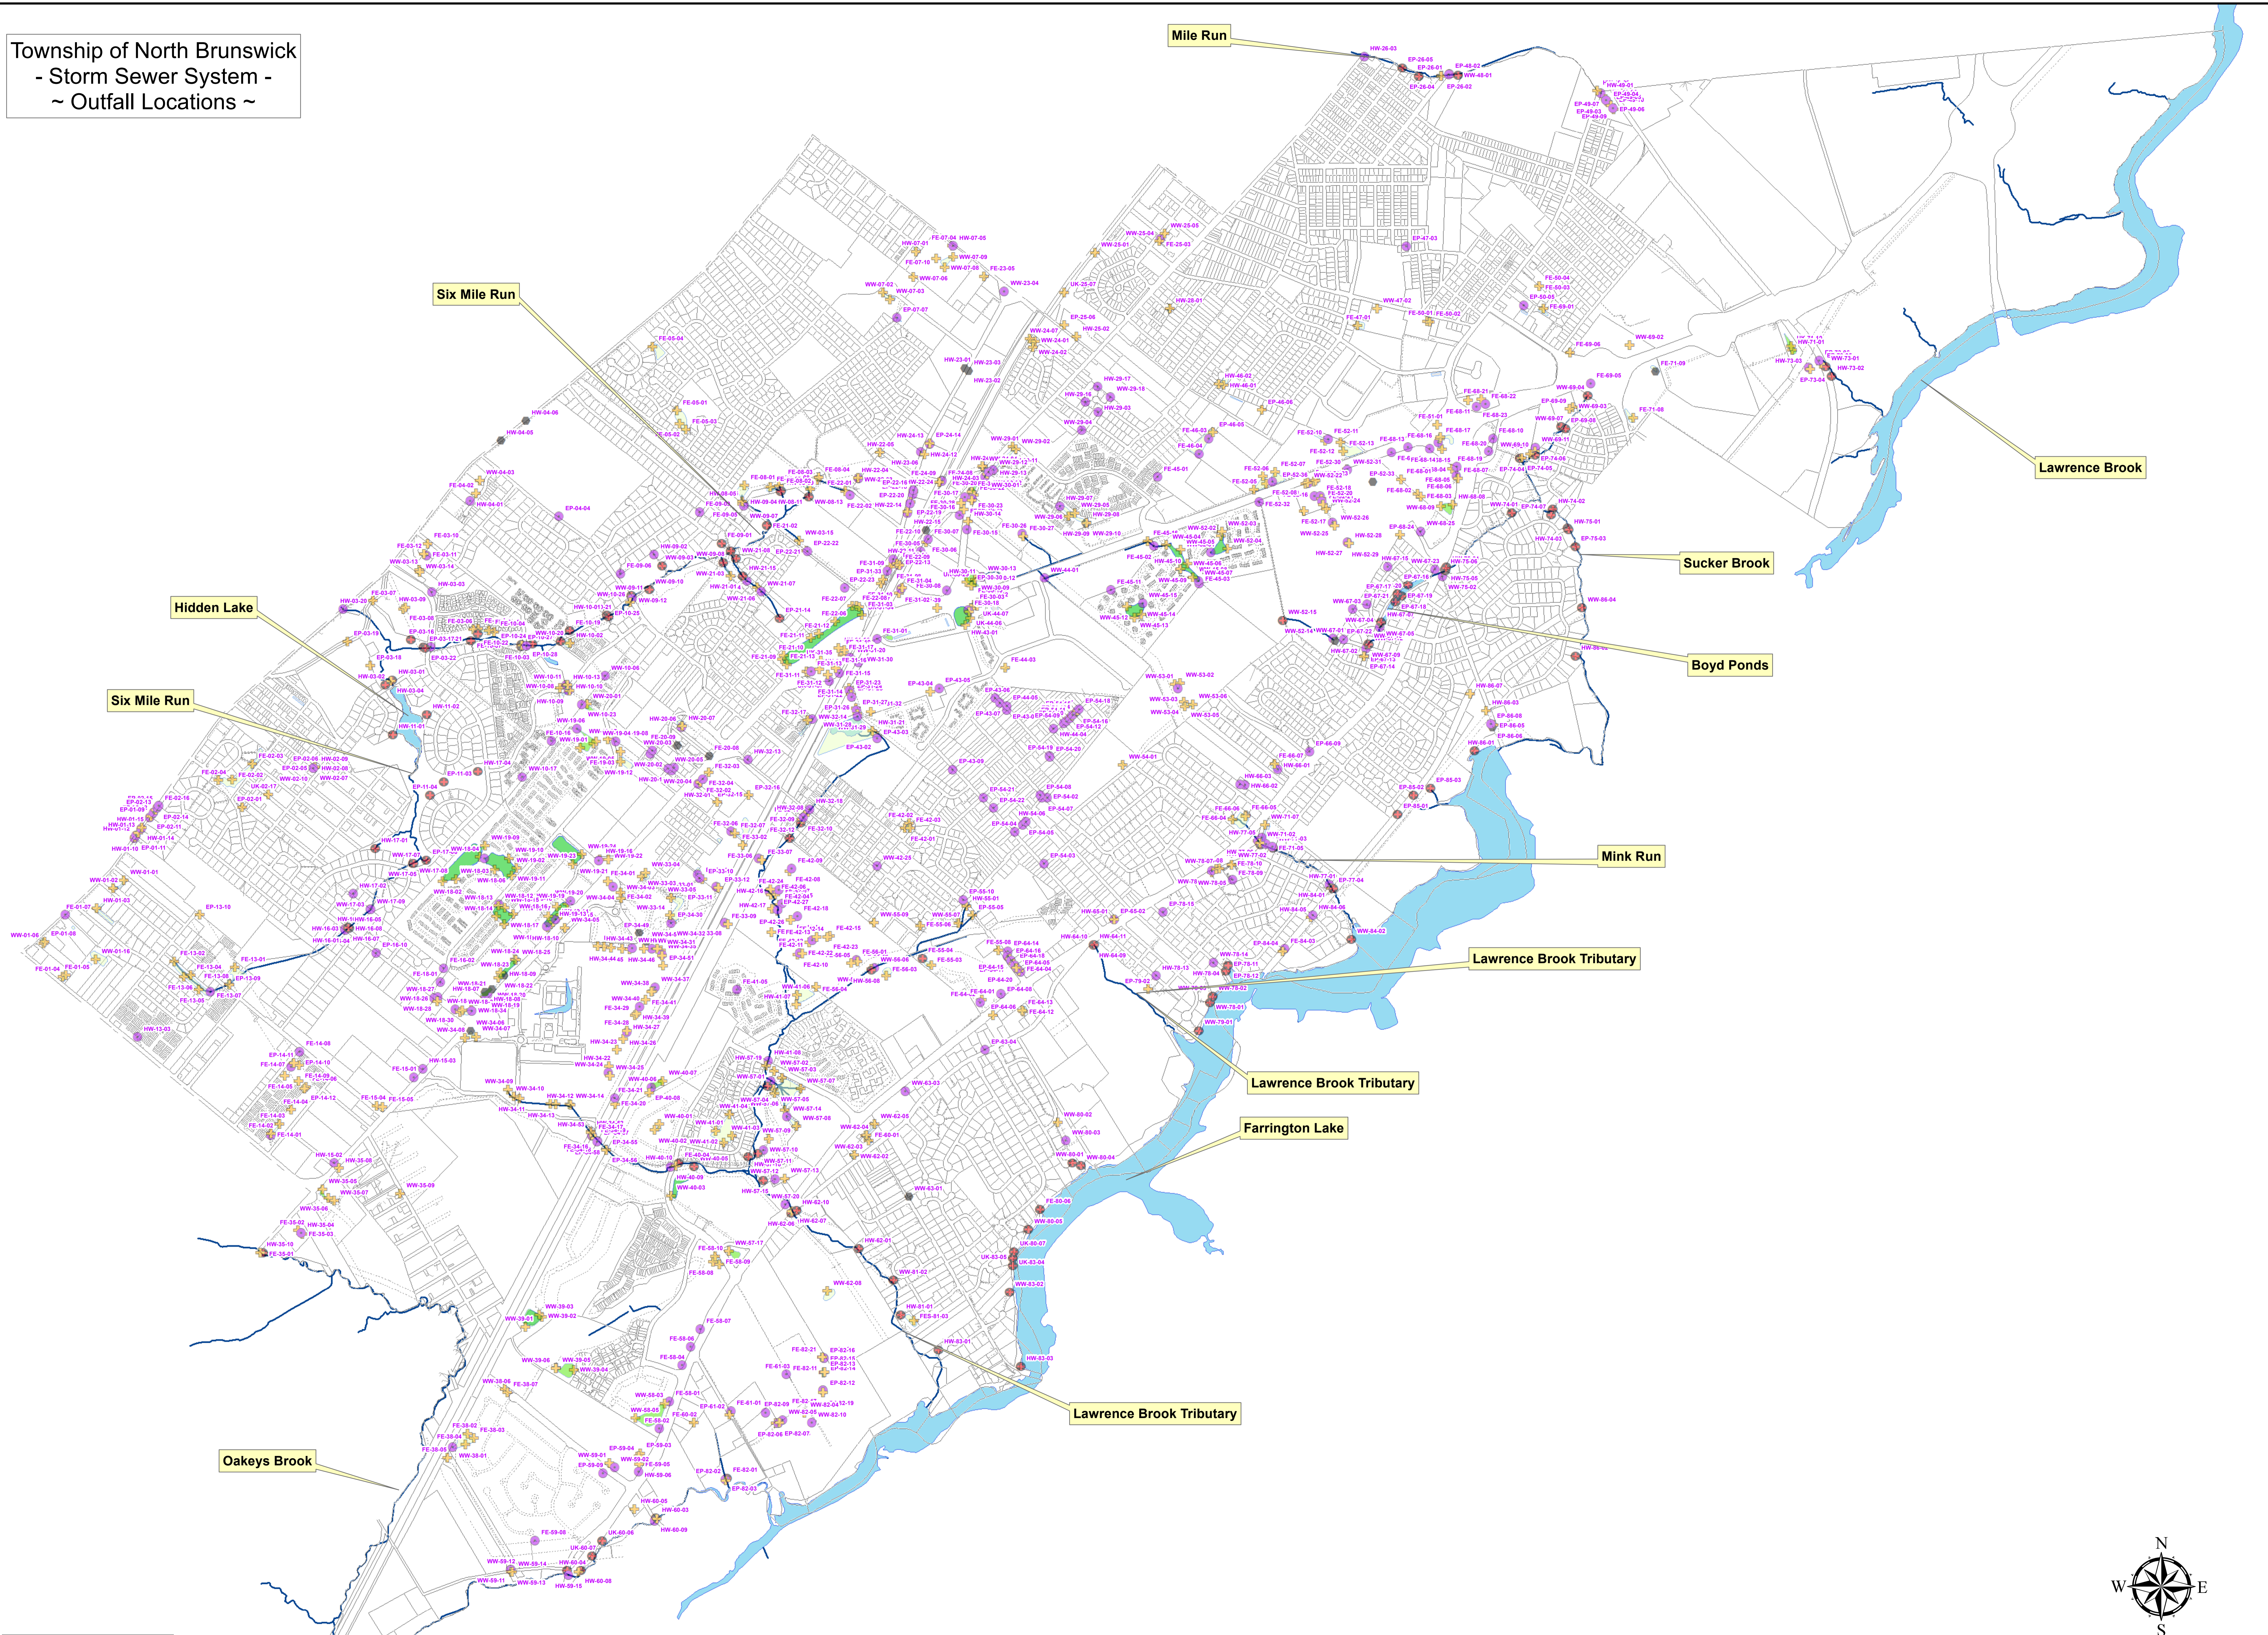

Township of North Brunswick  
 - Storm Sewer System -  
 ~ Outfall Locations ~

**LEGEND**

—	ANNOTATION	●	OTHER/UNKNOWN
—	BASEMAP	●	OUTFALL
---	EASEMENTS	●	INFLOW
—	WATERBODIES	●	OUTFLOW
—	WATERWAYS		