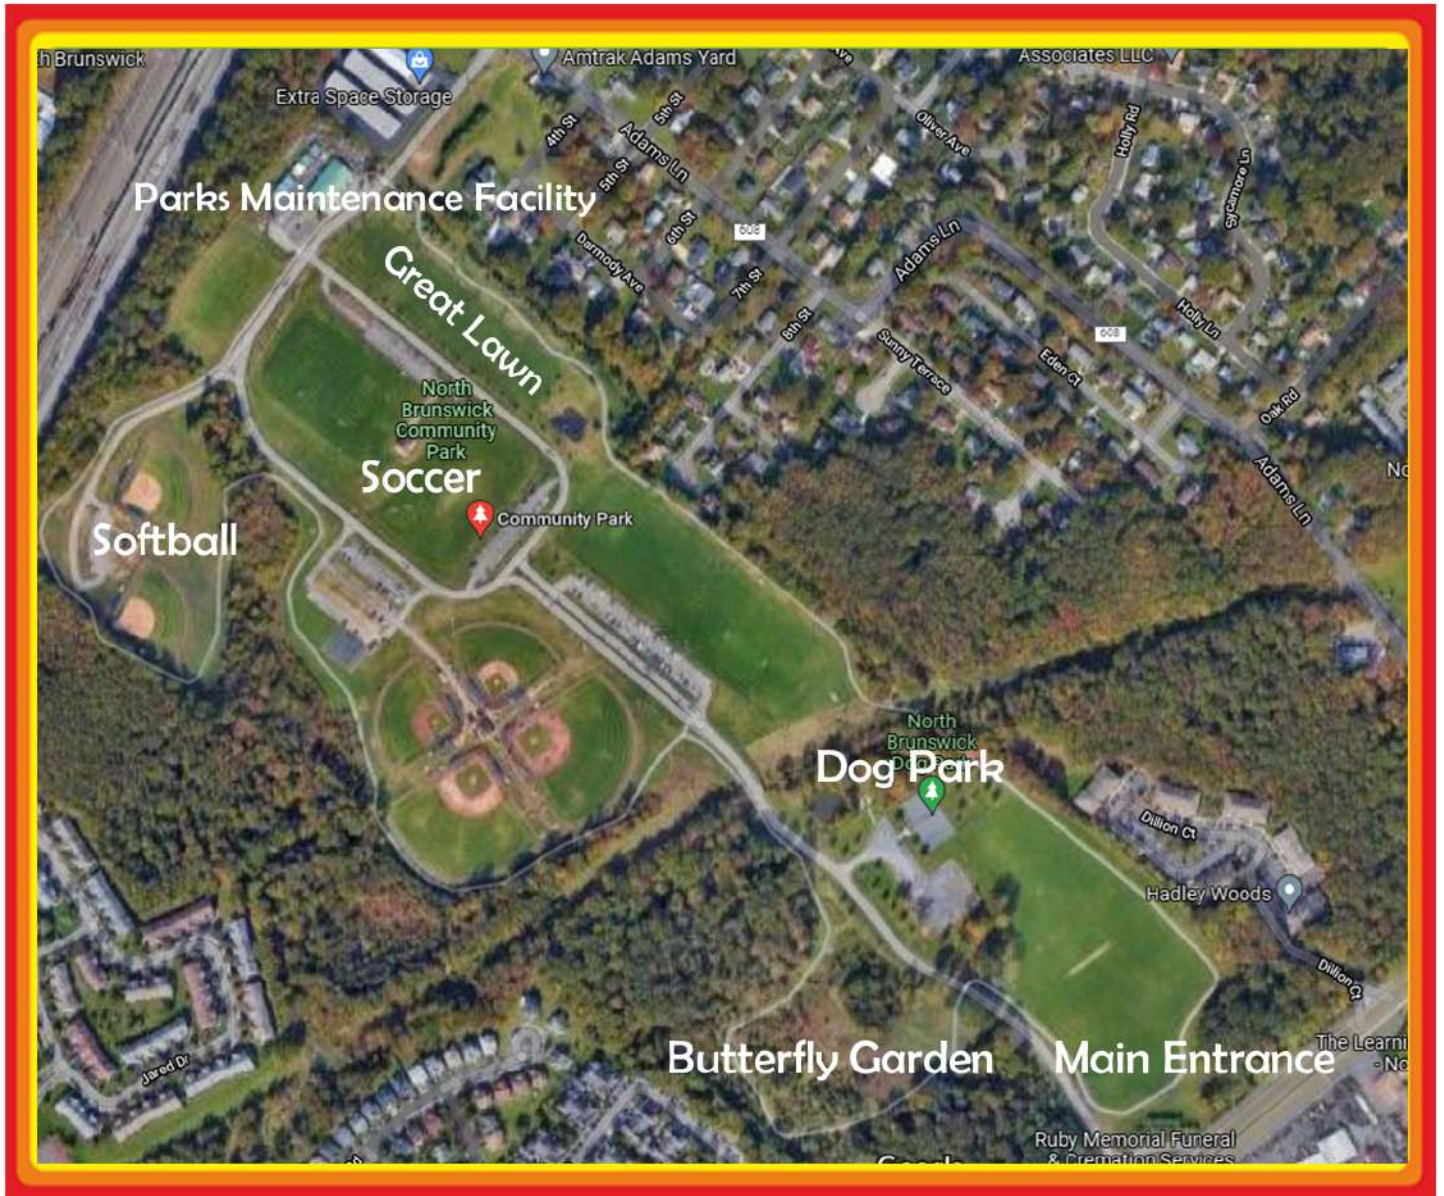

Shenanigans in the Park

2051 US 130, North Brunswick NJ 08902

Look for the metal signs with the shamrock on them